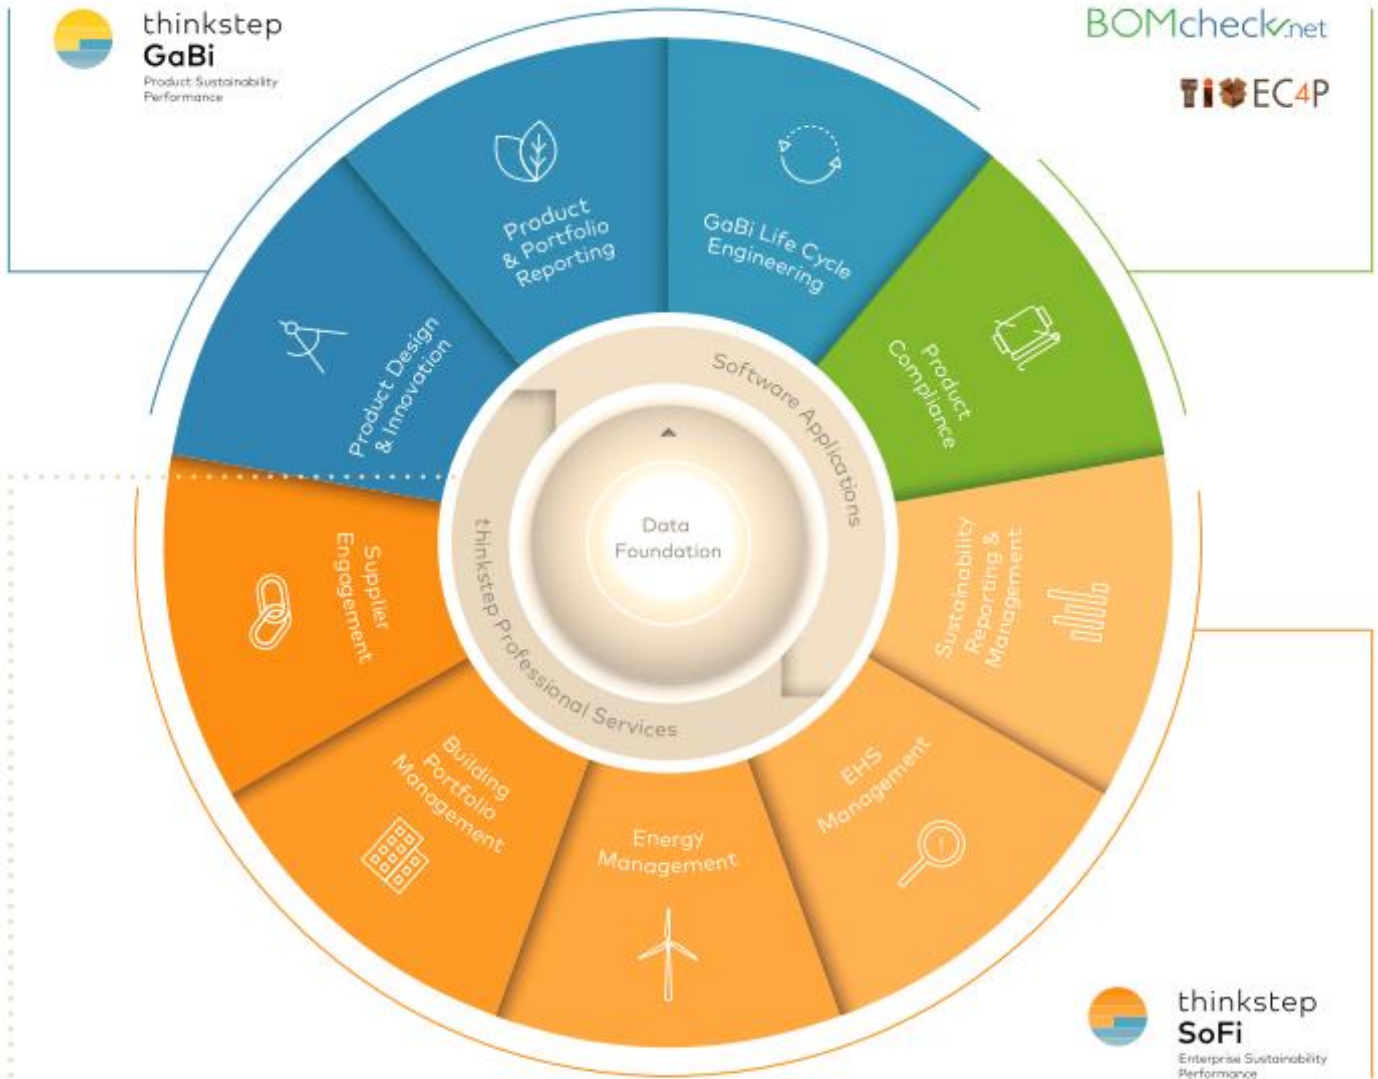

thinkstep

## Professional Services

The best sustainability programs start with a solid strategy, well defined goals and metrics, and a plan to achieve those goals. Some of the many professional services we provide include: